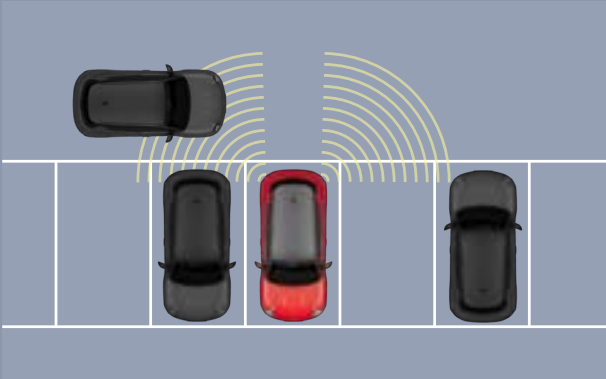

360° Panoramic Camera

Door Open Warning (DOW)

Auto Door Lock & Auto Unlock when Collision Occurs

Front Radar Auto Turn On at Low Speed

Automatic Parking Assist and Reverse Memory Assist

Front Cross-Traffic
Assistant (FCTA)

Front Cross-Traffic
Brake (FCTB)

Smart Dodge System

Rear Cross-Traffic Assistant (RCTA) & Rear Cross-Traffic Brake (RCTB)

360° Panoramic Camera

DRIVING DYNAMICS

ORA 03 300
Super Luxury

ORA 03 400
Super Luxury