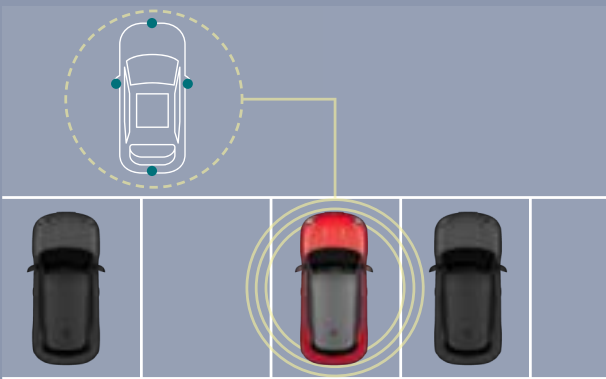

360° Panoramic Camera

Door Open Warning (DOW)

Auto Door Lock & Auto Unlock when Collision Occurs

Front Radar Auto Turn On at Low Speed

Automatic Parking Assist and Reverse Memory Assist

Front Cross-Traffic
Assistant (FCTA)

Front Cross-Traffic
Brake (FCTB)

Smart Dodge System

Rear Cross-Traffic Assistant (RCTA) & Rear Cross-Traffic Brake (RCTB)

360° Panoramic Camera

DRIVING DYNAMICS

ORA 03 300
Super Luxury

ORA 03 400
Super Luxury