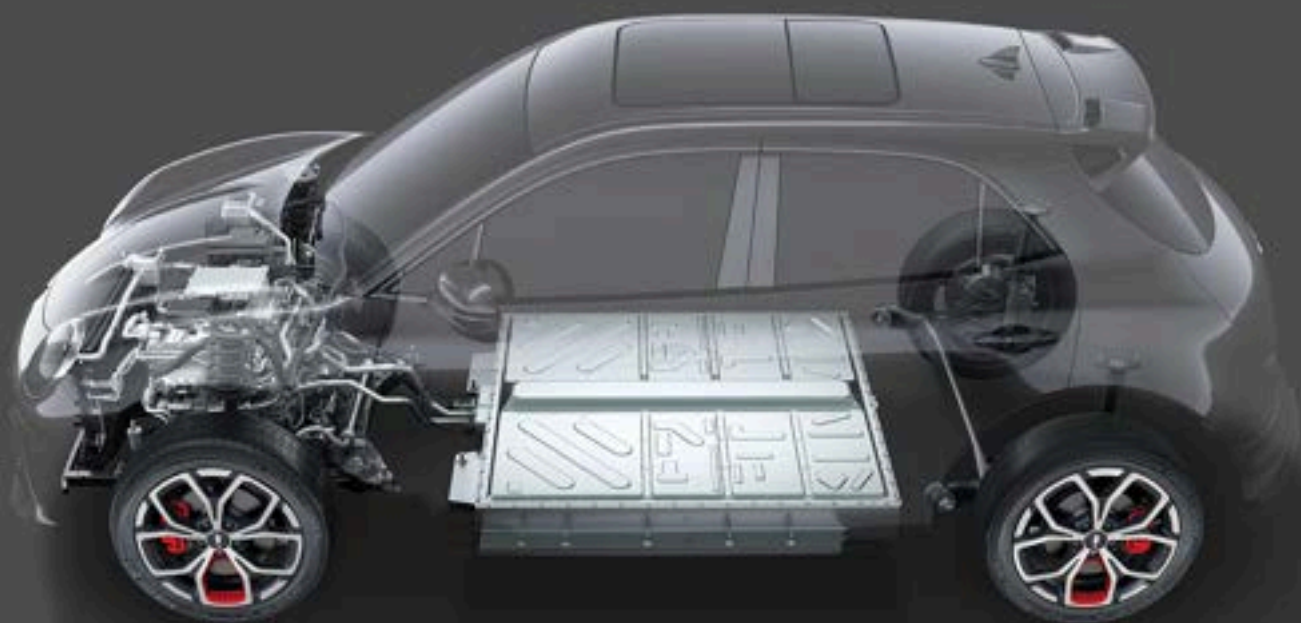

HELLO I'M ORA 03

ORA 03 Specifications

100% ELECTRIC 100% FUN

	Power	Torque	Electric Consumption ¹	Electric Range ¹
ORA 300 Super Luxury	126 kW	250 Nm	16.7 kWh/100 km	310 km
ORA 400 Super Luxury	126 kW	250 Nm	16.5 kWh/100 km	420 km
ORA 400 Ultra Luxury	126 kW	250 Nm	16.5 kWh/100 km	420 km
ORA 400 GT Ultra Luxury	126 kW	250 Nm	16.8 kWh/100 km	400 km